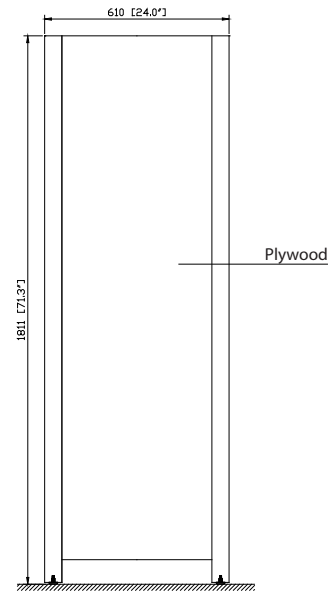

Back / Derrière